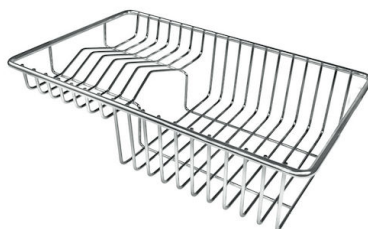

## OPTIONAL ACCESSORIES

**Cestello inox**  
8612 000

**Glass chopping board**  
8631 300

**HPDE Chopping board**  
8657 001

**HPDE Twin chopping board**  
8644 101

**Stainless steel plate rack**  
8100 303  
\* only in combination with the accessory  
8644 101

**Stainless steel plate rack**  
8100 201

**White bowl**  
8153 100

**Graters kit with ring-holder and  
food collection tray**  
8159 101  
\* only in combination with the accessory  
8644 101

**Stainless steel perforated tray**  
8151 000  
\* only in combination with the accessory  
8644 101