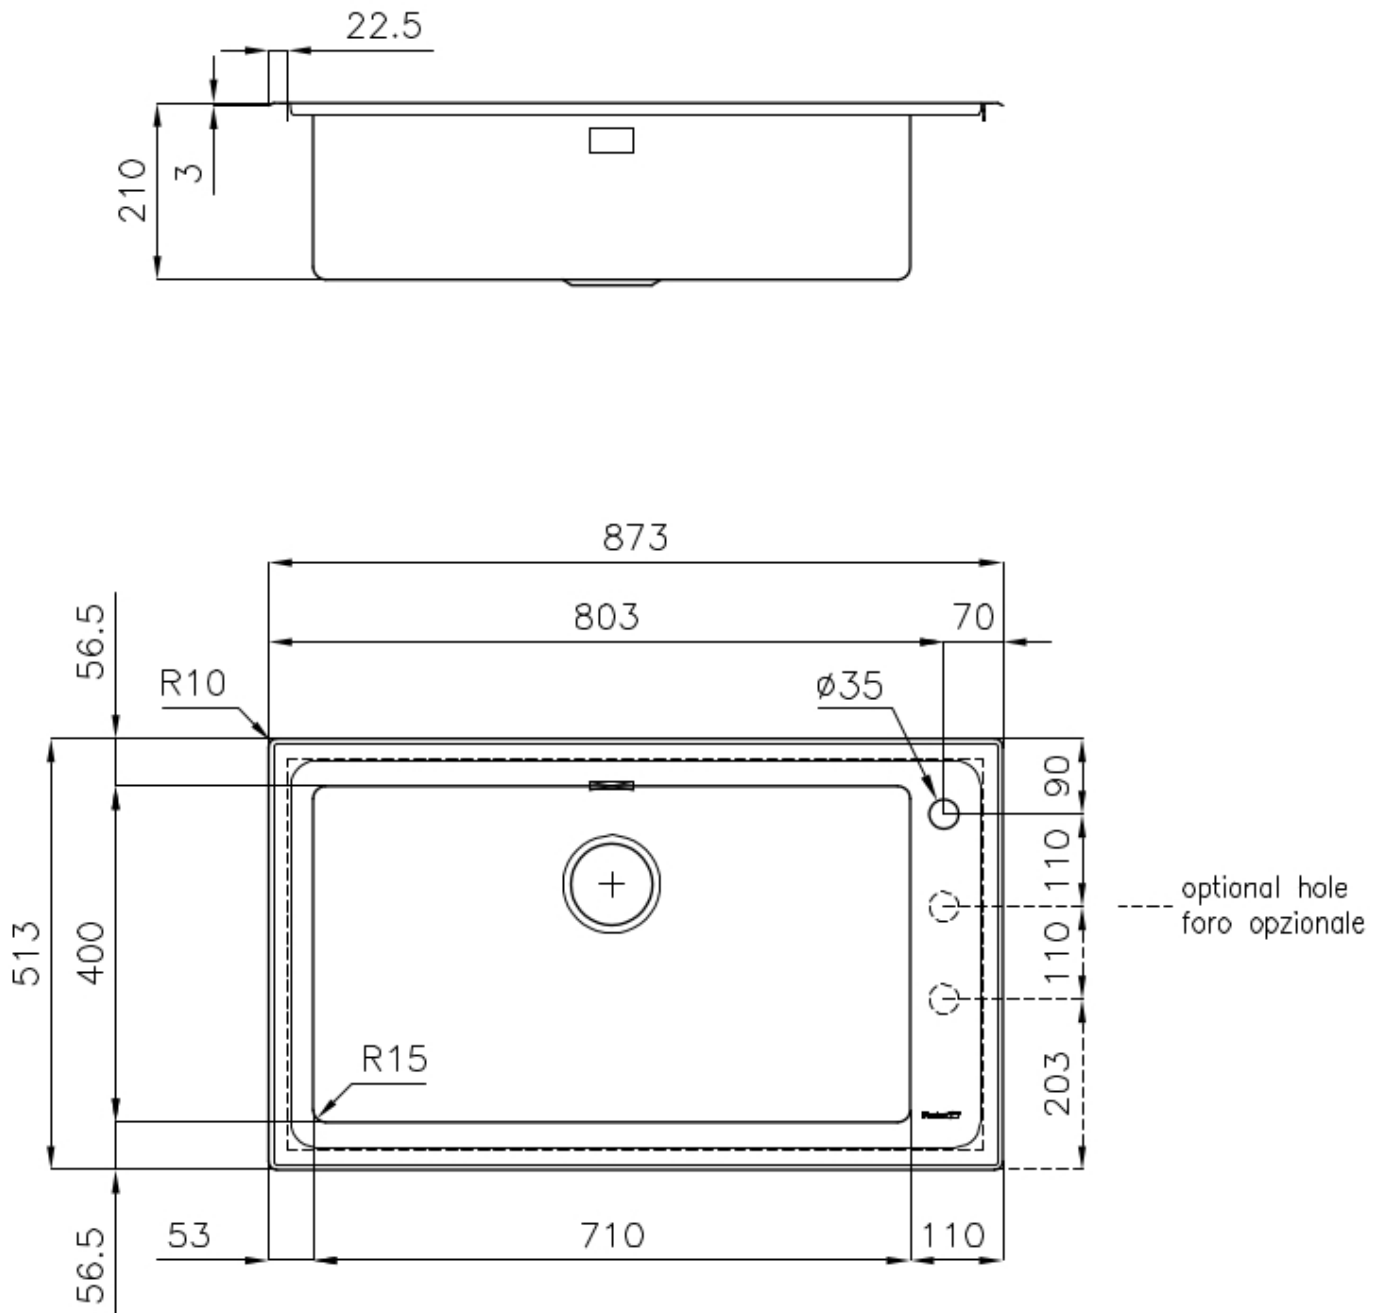

TECHNICAL DATA